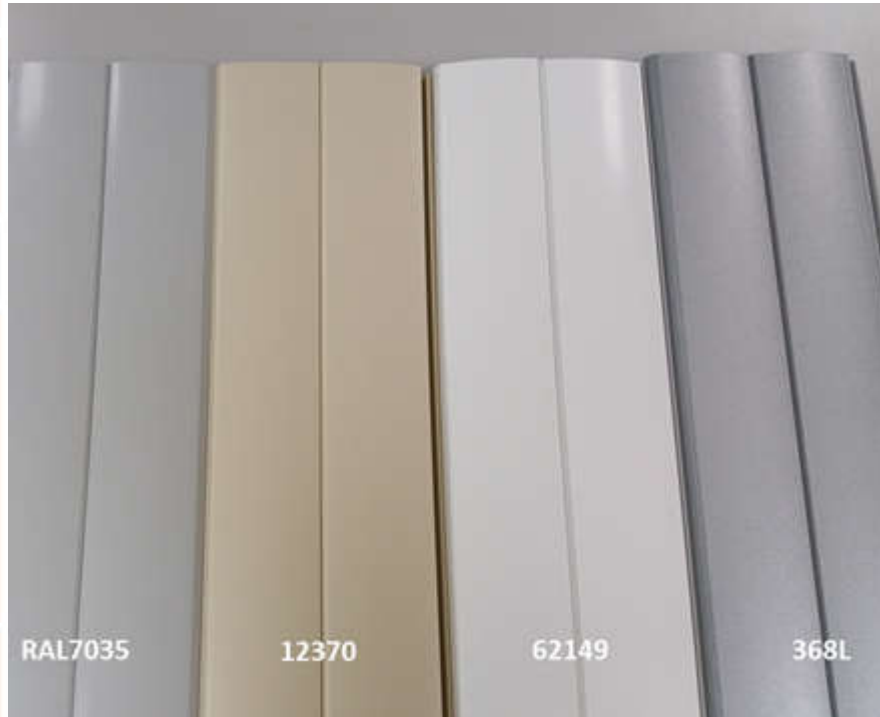

Clear (Goes Over Your Colour)*

MetaPrep™ Primer*

MetaPrep Primer adds an extra layer of protection to your investment to reduce the effects of corrosion which can occur over time. Limited to 1mm of corrosion creep per year from scratches that penetrate through to the actual metal; with minimal care, your Statewide products will last for decades to come.

**Surcharges may apply.*

**Surcharges may apply.*

Tambour Cupboard Doors

Light Grey

Cream

White

Metallic Silver

Bench Seating