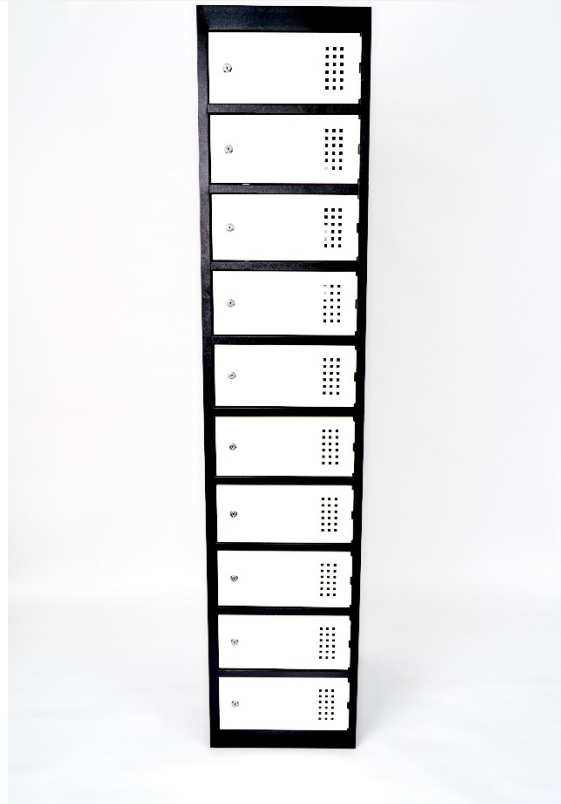

Device Charging Locker

The Statewide device charging locker provides users with a safe and effective way to store and charge any device using the built in GPO. Each compartment features a GPO as standard with the option to change to standard USB-A, the new USB-C or both in a locker that provides flexibility for the modern device user. All device charging lockers are fitted with a safety overload switch and are softwired, meaning an electrician is not required for installation.

FEATURES

Full perimeter surround for each door
 10 compartments, each with a single GPO
 Safety overload switch as standard
 Electrical components compliant with
AS/NZS61535. 1:2003 and
AS/NZS 3112 : 2011
 Manufactured in Sydney, Australia
 Welded body with 100% recyclable steel and
 up to 20% recycled materials
 Electrostatically applied powder coat finish
 Protected by the Statewide Lifetime Warranty
 1 year warranty on electronic components
 Side skirting + top to conceal cabling with full
 access to electronics if required
 Standard locking is key or provision for padlock
 Key locking units are supplied with 2 keys per
 compartment, with master key function

DETAILS

PRODUCT CODE	DESCRIPTION	OUTER DIMENSIONS
SLW10/CH	10 Tier Device Charging Locker with 1x GPO per compartment	1800H x 380W x 500D

CHARGING OPTIONS

Single GPO

Dual USB-A

USB-A & USB-C

STATEWIDE
OFFICE FURNITURE